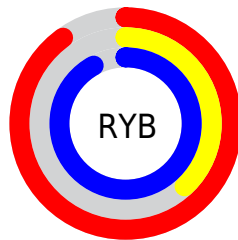

Red (90%)

Yellow (38%)

Blue (92%)