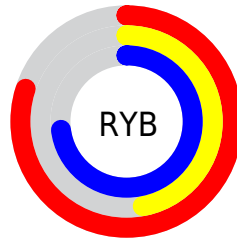

Red (80%)

Yellow (47%)

Blue (73%)