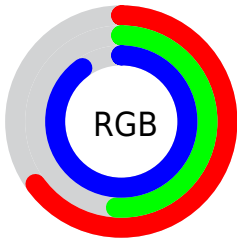

Distribution

- Red (65%)
- Green (51%)
- Blue (90%)