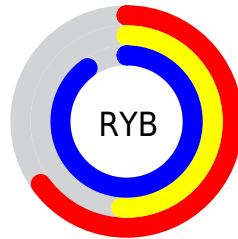

- Red (65%)
- Yellow (51%)
- Blue (90%)