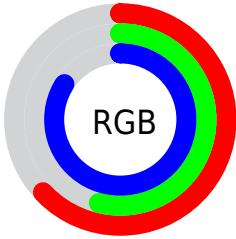

Distribution

Red (63%)

Green (54%)

Blue (84%)