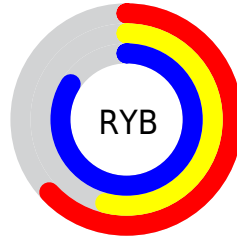

# Details

The YUV color **152.9540, 30.0957, 7.0563** is a light color, and the websafe version is hex **9999FF**. A complement of this color would be **198.0460, -30.0957, -7.0563**, and the grayscale version is **153.0000, 0.0000, 0.0000**.

A 20% lighter version of the original color is **206.0700, 24.1225, 9.5856**, and **101.4870, 28.3539, 5.7119** is the 20% darker color. If you saturate the color by 10%, you get **136.1420, 38.3840, 8.6455**, and if you desaturate by 10%, it is **169.7660, 21.8074, 5.4672**.

# Distribution

Red (63%)

Green (54%)

Blue (84%)

Red (63%)

Yellow (54%)

Blue (84%)

Cyan (25%)