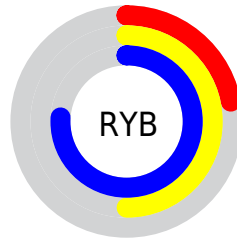

- Red (22%)
- Yellow (50%)
- Blue (76%)