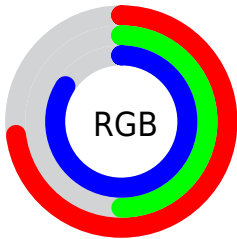

Distribution

- Red (73%)
- Green (50%)
- Blue (84%)