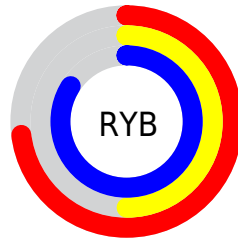

- Red (73%)
- Yellow (50%)
- Blue (84%)