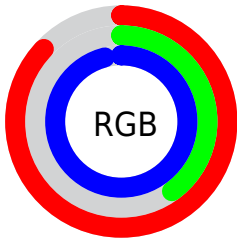

Distribution

Red (87%)

Green (40%)

Blue (96%)