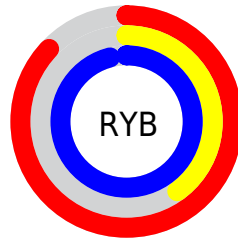

Details

The YUV color **154.3560, 44.1945, 58.4468** is a light color, and the websafe version is hex **CC66FF**. A complement of this color would be **192.6440, -44.1945, -58.4468**, and the grayscale version is **154.0000, 0.0000, 0.0000**.

A 20% lighter version of the original color is **198.6480, 27.7815, 49.4207**, and **95.8830, 44.9207, 58.8616** is the 20% darker color. If you saturate the color by 10%, you get **139.0720, 51.7295, 68.3429**, and if you desaturate by 10%, it is **169.6400, 36.6595, 48.5507**.

Distribution

Red (87%)

Green (40%)

Blue (96%)

Red (87%)

Yellow (40%)

Blue (96%)

Cyan (9%)