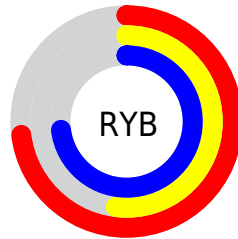

Details

The YUV color **154.4760, 15.0483, 26.7695** is a light color, and the websafe version is hex **CC99CC**. A complement of this color would be **163.5240, -15.0483, -26.7695**, and the grayscale version is **154.0000, 0.0000, 0.0000**.

A 20% lighter version of the original color is **209.6010, 15.4797, 28.4139**, and **102.9380, 14.3276, 24.6104** is the 20% darker color. If you saturate the color by 10%, you get **143.9100, 20.2574, 36.0359**, and if you desaturate by 10%, it is **165.6290, 9.5499, 16.9884**.

Distribution

Red (73%)

Green (52%)

Blue (73%)

Red (73%)

Yellow (52%)

Blue (73%)

Cyan (0%)