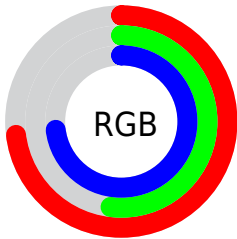

Distribution

Red (73%)

Green (52%)

Blue (73%)