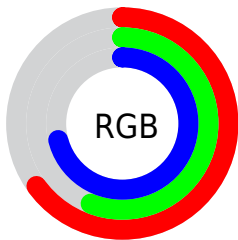

Distribution

- Red (65%)
- Green (56%)
- Blue (71%)