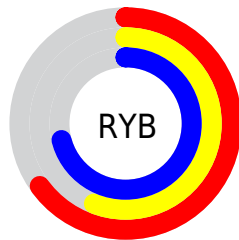

- Red (65%)
- Yellow (56%)
- Blue (71%)