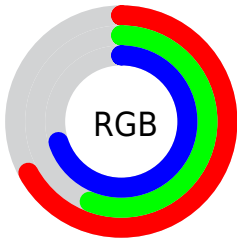

Distribution

- Red (67%)
- Green (56%)
- Blue (70%)