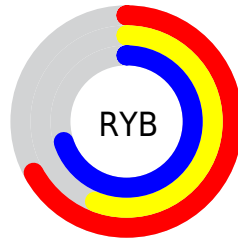

- Red (67%)
- Yellow (56%)
- Blue (70%)