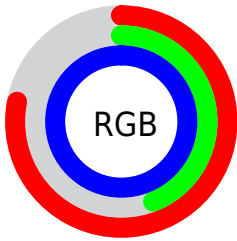

Distribution

- Red (78%)
- Green (44%)
- Blue (100%)