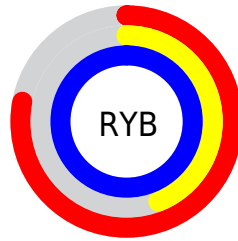

- Red (78%)
- Yellow (44%)
- Blue (100%)