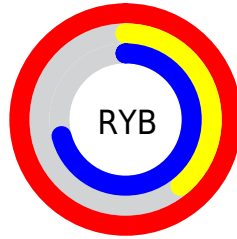

- Red (100%)
- Yellow (39%)
- Blue (71%)