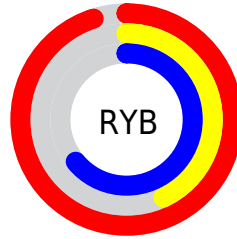

- Red (95%)
- Yellow (43%)
- Blue (64%)