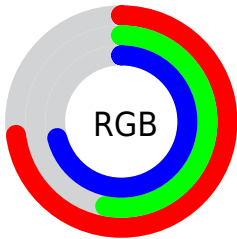

Distribution

Red (73%)

Green (53%)

Blue (71%)