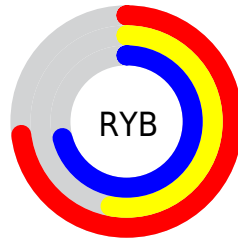

Details

The YUV color **155.3080, 13.1592, 26.0399** is a light color, and the websafe version is hex **CC99CC**. A complement of this color would be **164.6920, -13.1592, -26.0399**, and the grayscale version is **155.0000, 0.0000, 0.0000**.

A 20% lighter version of the original color is **210.4330, 13.5905, 27.6843**, and **103.1830, 12.7278, 24.3955** is the 20% darker color. If you saturate the color by 10%, you get **144.6280, 17.9314, 35.4062**, and if you desaturate by 10%, it is **166.5750, 8.0975, 16.1587**.

Distribution

Red (73%)

Green (53%)

Blue (71%)

Red (73%)

Yellow (53%)

Blue (71%)

Cyan (0%)