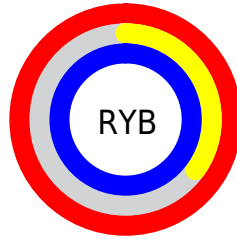

- Red (99%)
- Yellow (35%)
- Blue (100%)