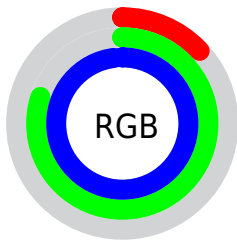

Distribution

Red (13%)

Green (80%)

Blue (98%)