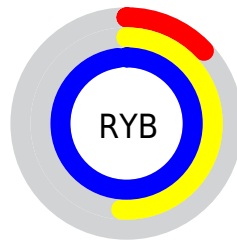

Details

The YUV color **157.8270, 45.4413, -108.5963** is a light color, and the websafe version is hex **00CCFF**. The color can be described as light washed cyan. A complement of this color would be **126.1730, -45.4413, 108.5963**, and the grayscale version is **157.0000, 0.0000, 0.0000**.

A 20% lighter version of the original color is **214.9340, 19.7525, -82.3801**, and **109.4650, 41.1828, -96.0008** is the 20% darker color. If you saturate the color by 10%, you get **147.4170, 50.5734, -121.3917**, and if you desaturate by 10%, it is **168.2370, 40.3092, -95.8008**.

Distribution

Red (13%)

Green (80%)

Blue (98%)

Red (13%)

Yellow (51%)

Blue (98%)

Cyan (86%)