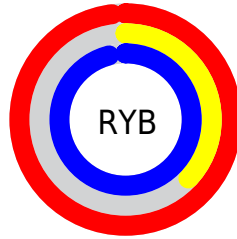

- Red (98%)
- Yellow (37%)
- Blue (96%)