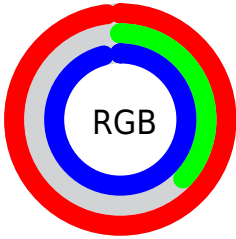

Distribution

- Red (98%)
- Green (37%)
- Blue (96%)