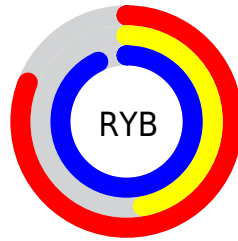

- Red (81%)
- Yellow (47%)
- Blue (93%)