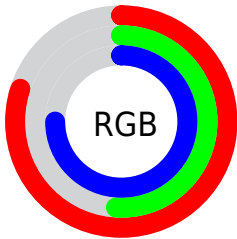

Distribution

Red (80%)

Green (51%)

Blue (75%)