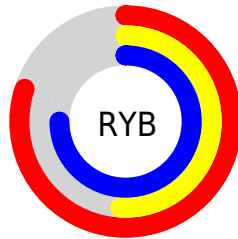

Details

The YUV color **158.8950, 16.3208, 38.6801** is a light color, and the websafe version is hex **CC99CC**. A complement of this color would be **174.1050, -16.3208, -38.6801**, and the grayscale version is **159.0000, 0.0000, 0.0000**.

A 20% lighter version of the original color is **212.6390, 17.9260, 37.1506**, and **106.3570, 15.6000, 36.5209** is the 20% darker color. If you saturate the color by 10%, you get **146.8130, 20.7982, 49.2760**, and if you desaturate by 10%, it is **170.9770, 11.8433, 28.0842**.

Distribution

Red (80%)

Green (51%)

Blue (75%)

Red (80%)

Yellow (51%)

Blue (75%)

Cyan (0%)