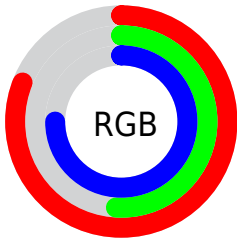

Distribution

- Red (81%)
- Green (51%)
- Blue (75%)