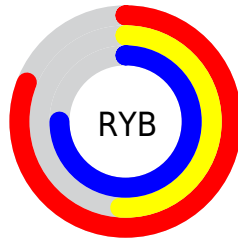

- Red (81%)
- Yellow (51%)
- Blue (75%)