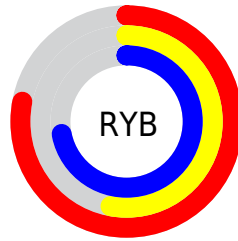

- Red (78%)
- Yellow (53%)
- Blue (72%)