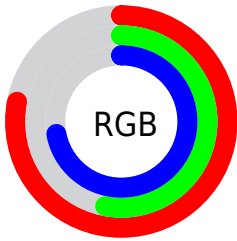

Distribution

- Red (78%)
- Green (53%)
- Blue (72%)