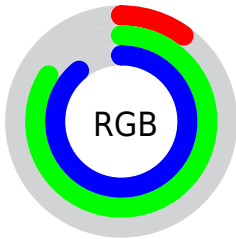

Distribution

- Red (10%)
- Green (84%)
- Blue (89%)