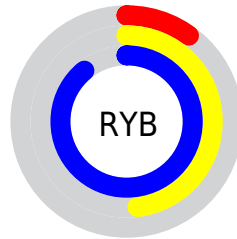

- Red (10%)
- Yellow (48%)
- Blue (89%)