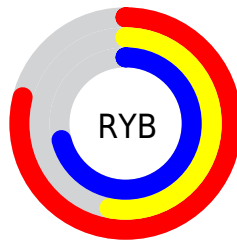

- Red (79%)
- Yellow (53%)
- Blue (71%)