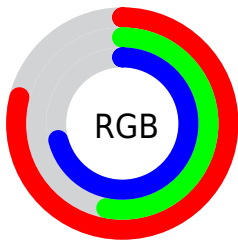

Distribution

- Red (79%)
- Green (53%)
- Blue (71%)