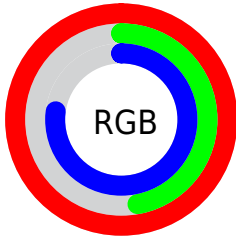

Distribution

- Red (100%)
- Green (47%)
- Blue (77%)