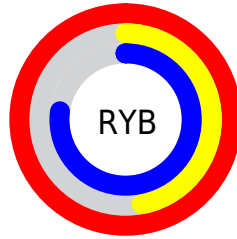

- Red (100%)
- Yellow (47%)
- Blue (77%)