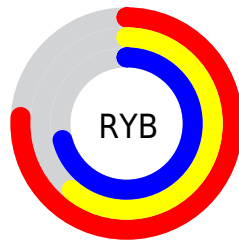

Details

The YUV color **169.7990, 5.0291, 20.3473** is a light color, and the websafe version is hex **CC9999**. A complement of this color would be **179.2010, -5.0291, -20.3473**, and the grayscale version is **170.0000, 0.0000, 0.0000**.

A 20% lighter version of the original color is **225.5110, 5.1711, 21.4769**, and **117.6740, 4.5977, 18.7029** is the 20% darker color. If you saturate the color by 10%, you get **157.8480, 7.4699, 30.8283**, and if you desaturate by 10%, it is **181.7500, 2.5882, 9.8663**.

Distribution

Red (76%)

Green (61%)

Blue (71%)

Red (76%)

Yellow (61%)

Blue (71%)

Cyan (0%)