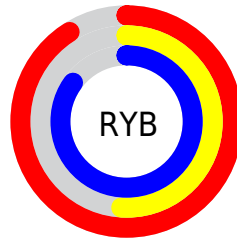

Details

The YUV color **169.9430, 23.6921, 54.4240** is a light color, and the websafe version is hex **FF99FF**. A complement of this color would be **191.0570, -23.6921, -54.4240**, and the grayscale version is **170.0000, 0.0000, 0.0000**.

A 20% lighter version of the original color is **213.3230, 20.5468, 36.5507**, and **114.6330, 23.8449, 52.0649** is the 20% darker color. If you saturate the color by 10%, you get **156.1000, 29.0377, 66.5643**, and if you desaturate by 10%, it is **183.7860, 18.3465, 42.2837**.

Distribution

Red (91%)

Green (51%)

Blue (85%)

Red (91%)

Yellow (51%)

Blue (85%)

Cyan (0%)