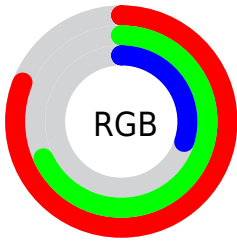

Distribution

- Red (81%)
- Green (68%)
- Blue (30%)