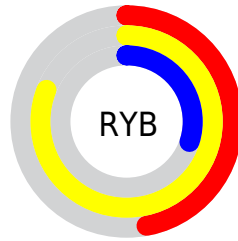

- Red (47%)
- Yellow (81%)
- Blue (30%)