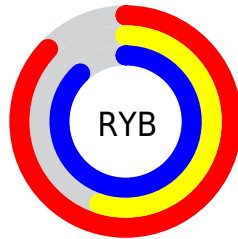

- Red (87%)
- Yellow (55%)
- Blue (88%)