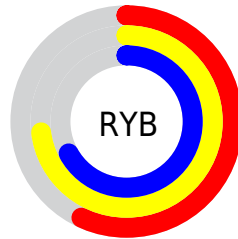

- Red (57%)
- Yellow (73%)
- Blue (67%)