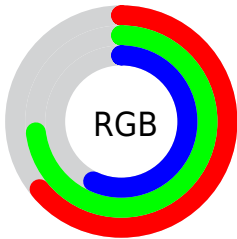

Distribution

- Red (64%)
- Green (73%)
- Blue (57%)