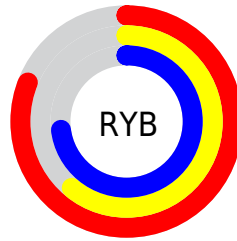

- Red (81%)
- Yellow (61%)
- Blue (73%)