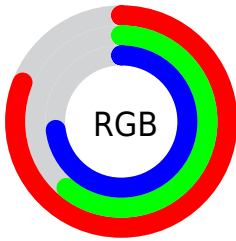

Distribution

- Red (81%)
- Green (61%)
- Blue (73%)