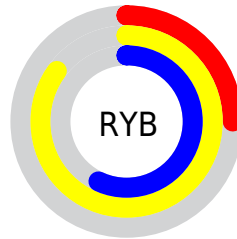

A 20% lighter version of the original color is **221.4850, -49.5391, -24.1043**, and **117.8290, -58.0897, -34.9300** is the 20% darker color. If you saturate the color by 10%, you get **169.3570, -62.2940, -39.7781**, and if you desaturate by 10%, it is **181.5490, -46.6127, -29.4225**.

Distribution

Red (53%)

Green (85%)

Blue (25%)

Red (25%)

Yellow (85%)

Blue (57%)

Cyan (37%)