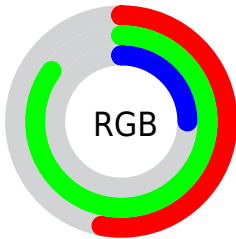

Distribution

Red (53%)

Green (85%)

Blue (25%)