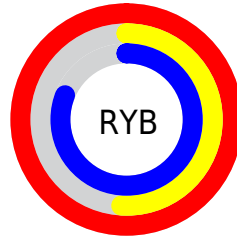

Details

The YUV color **176.0390, 14.7708, 69.2488** is a light color, and the websafe version is hex **FF66CC**. A complement of this color would be **208.9610, -14.7708, -69.2488**, and the grayscale version is **176.0000, 0.0000, 0.0000**.

A 20% lighter version of the original color is **214.4970, 19.9680, 35.5211**, and **119.9570, 15.7972, 66.6897** is the 20% darker color. If you saturate the color by 10%, you get **160.2240, 17.6376, 83.1186**, and if you desaturate by 10%, it is **191.8540, 11.9040, 55.3790**.

Distribution

Red (100%)

Green (51%)

Blue (81%)

Red (100%)

Yellow (51%)

Blue (81%)

Cyan (0%)