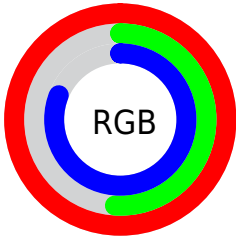

Distribution

Red (100%)

Green (51%)

Blue (81%)