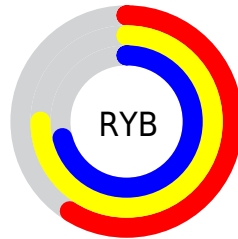

- Red (59%)
- Yellow (75%)
- Blue (71%)