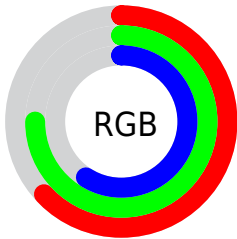

Distribution

- Red (63%)
- Green (75%)
- Blue (59%)