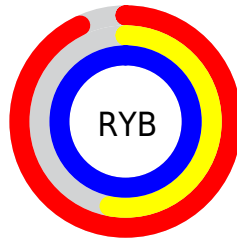

- Red (93%)
- Yellow (53%)
- Blue (100%)