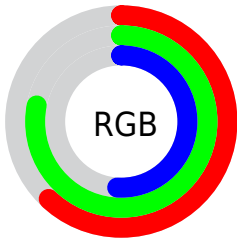

Distribution

- Red (62%)
- Green (78%)
- Blue (51%)