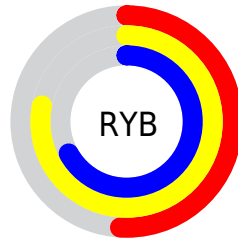

- Red (51%)
- Yellow (78%)
- Blue (67%)