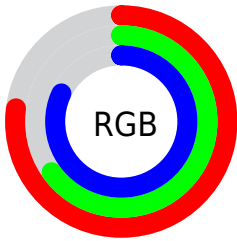

Distribution

- Red (77%)
- Green (65%)
- Blue (82%)