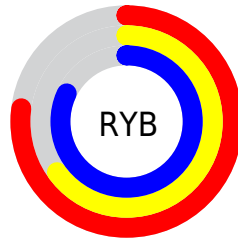

- Red (77%)
- Yellow (65%)
- Blue (82%)