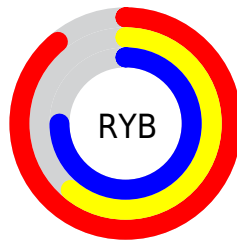

# Details

The YUV color **180.2190, 4.8220, 40.1499** is a light color, and the websafe version is hex **CC99CC**. A complement of this color would be **200.7810, -4.8220, -40.1499**, and the grayscale version is **180.0000, 0.0000, 0.0000**.

A 20% lighter version of the original color is **227.5590, 9.0914, 24.0658**, and **126.9090, 4.9749, 37.7908** is the 20% darker color. If you saturate the color by 10%, you get **165.4640, 6.6732, 53.0901**, and if you desaturate by 10%, it is **194.9740, 2.9708, 27.2098**.

# Distribution

Red (89%)

Green (61%)

Blue (75%)

Red (89%)

Yellow (61%)

Blue (75%)

Cyan (0%)