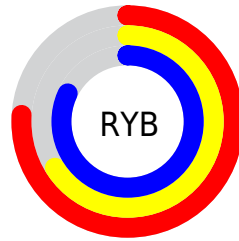

Details

The YUV color **180.6330, 13.4919, 12.5999** is a light color, and the websafe version is hex **CC99CC**. A complement of this color would be **195.3670, -13.4919, -12.5999**, and the grayscale version is **181.0000, 0.0000, 0.0000**.

A 20% lighter version of the original color is **235.3190, 9.7027, 14.6292**, and **127.8070, 12.9131, 11.5703** is the 20% darker color. If you saturate the color by 10%, you get **166.2130, 20.6010, 19.1072**, and if you desaturate by 10%, it is **195.0530, 6.3829, 6.0925**.

Distribution

Red (76%)

Green (66%)

Blue (82%)

Red (76%)

Yellow (66%)

Blue (82%)

Cyan (6%)