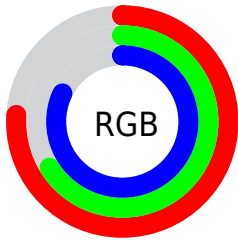

Distribution

Red (76%)

Green (66%)

Blue (82%)