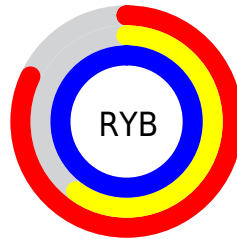

- Red (82%)
- Yellow (60%)
- Blue (100%)