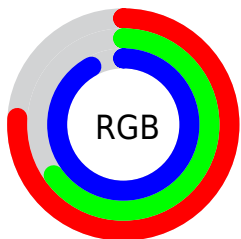

Distribution

Red (76%)

Green (65%)

Blue (92%)