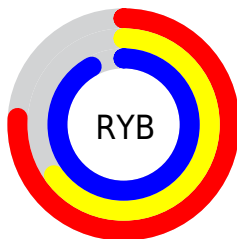

Red (76%)

Yellow (65%)

Blue (92%)