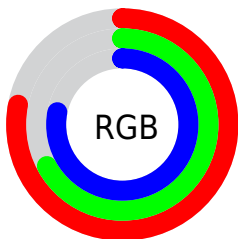

Distribution

Red (78%)

Green (67%)

Blue (78%)