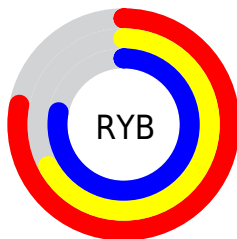

Red (78%)

Yellow (67%)

Blue (78%)