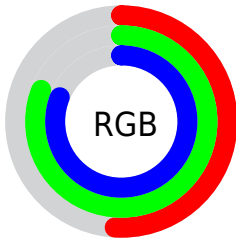

Distribution

- Red (51%)
- Green (81%)
- Blue (81%)