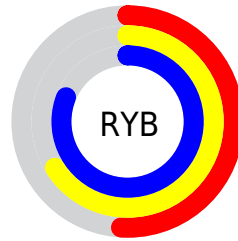

- Red (51%)
- Yellow (66%)
- Blue (81%)