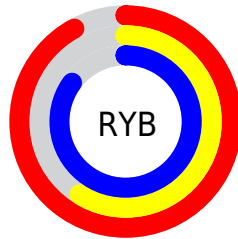

- Red (92%)
- Yellow (59%)
- Blue (85%)