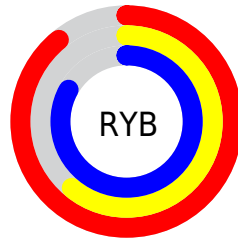

- Red (89%)
- Yellow (61%)
- Blue (83%)