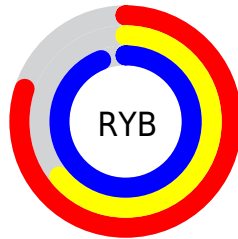

- Red (80%)
- Yellow (64%)
- Blue (94%)