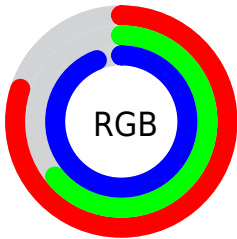

Distribution

- Red (80%)
- Green (64%)
- Blue (94%)