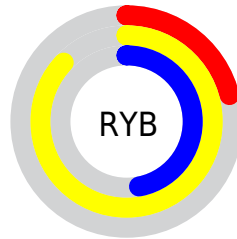

Details

The YUV color **183.7010, -63.9426, -24.2938** is a dark color, and the websafe version is hex **99CC00**. The color can be described as middle muted chartreuse. A complement of this color would be **93.2990, 63.9426, 24.2938**, and the grayscale version is **184.0000, 0.0000, 0.0000**.

A 20% lighter version of the original color is **226.8520, -56.1290, -10.3942**, and **127.3310, -62.7742, -25.7233** is the 20% darker color. If you saturate the color by 10%, you get **178.5020, -72.2255, -27.6273**, and if you desaturate by 10%, it is **188.9000, -55.6597, -20.9603**.

Distribution

Red (61%)

Green (87%)

Blue (21%)

Red (21%)

Yellow (87%)

Blue (47%)

Cyan (30%)