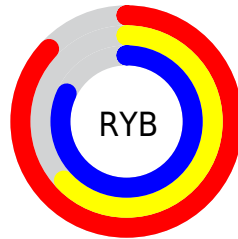

Red (87%)

Yellow (63%)

Blue (82%)