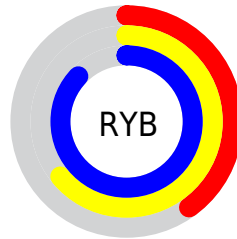

- Red (40%)
- Yellow (64%)
- Blue (87%)