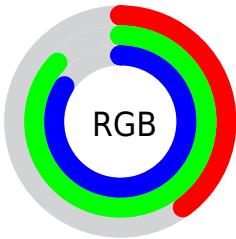

Distribution

- Red (40%)
- Green (87%)
- Blue (84%)