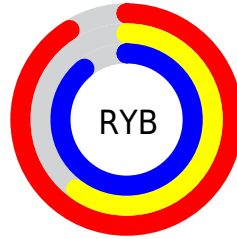

Details

The YUV color **185.4590, 20.9727, 39.9395** is a light color, and the websafe version is hex **CC99CC**. A complement of this color would be **199.5410, -20.9727, -39.9395**, and the grayscale version is **185.0000, 0.0000, 0.0000**.

A 20% lighter version of the original color is **227.9980, 13.3120, 23.6808**, and **130.9210, 20.2519, 37.7803** is the 20% darker color. If you saturate the color by 10%, you get **171.8440, 27.1919, 51.8798**, and if you desaturate by 10%, it is **199.0740, 14.7535, 27.9991**.

Distribution

Red (91%)

Green (60%)

Blue (89%)

Red (91%)

Yellow (60%)

Blue (89%)

Cyan (0%)