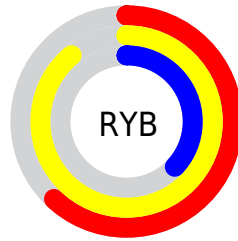

- Red (62%)
- Yellow (89%)
- Blue (37%)